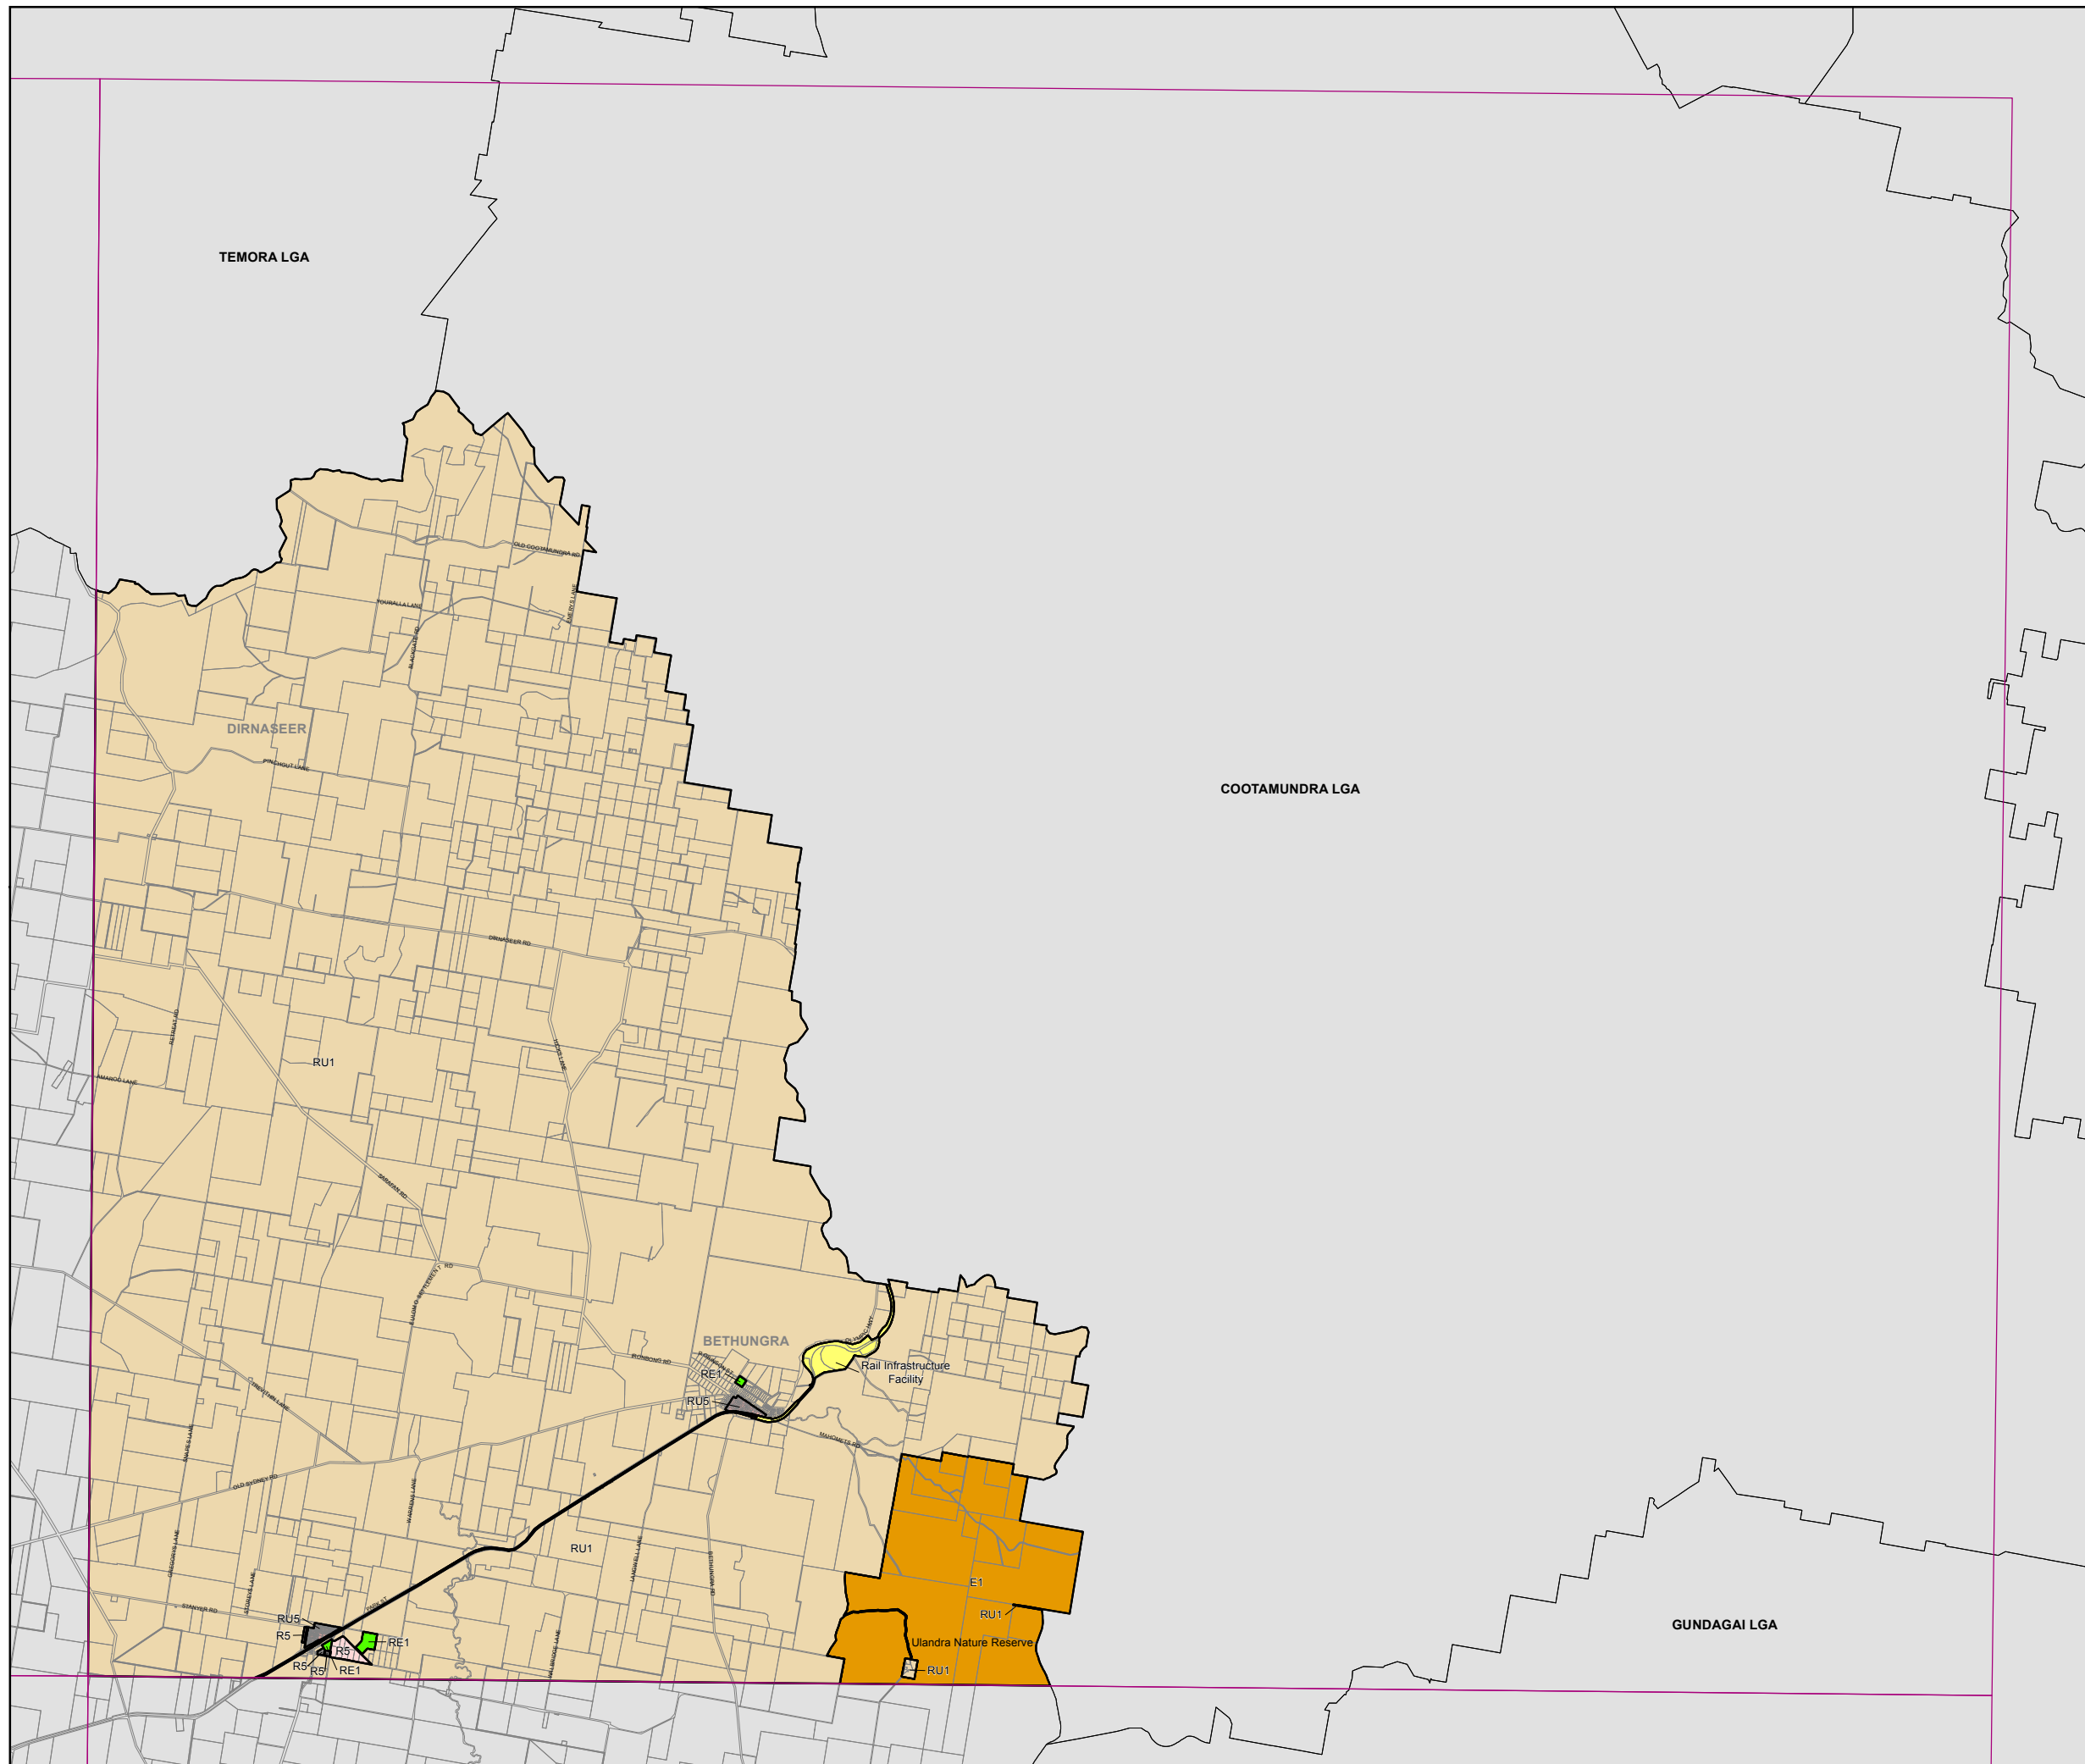

Junee Local Environmental Plan 2012

Land Zoning Map - Sheet LZN_001

Zone

- E1 National Parks and Nature Reserves
- R5 Large Lot Residential
- RE1 Public Recreation
- RU1 Primary Production
- RU5 Village
- SP2 Infrastructure

Cadastre

Cadastre 17/06/11 © Land and Property Information (LPI)

0 7.5 Km

Scale: 1:160,000 @ A3

Projection: GDA 1994
MGA Zone 55

Map identification number: 4300_COM_LZN_001_010_20120222